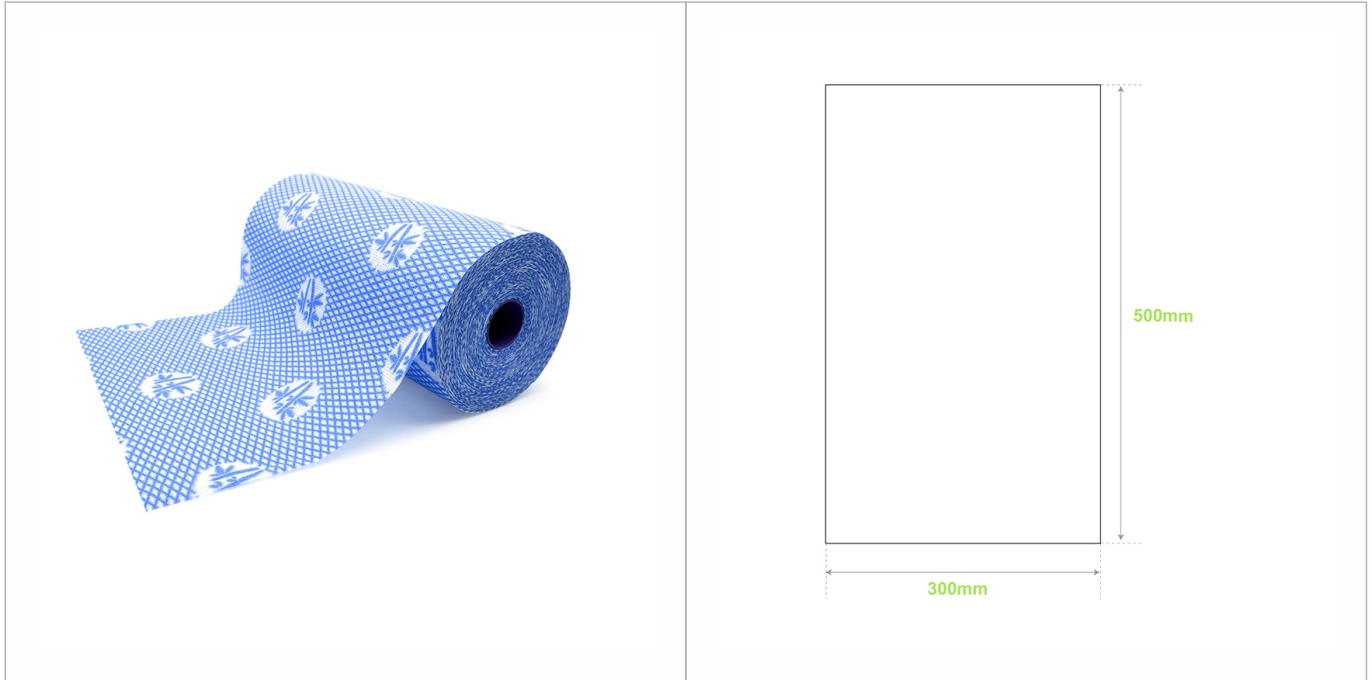

MC-WIPE-NW-BAM-02

Our kraft paper deli containers are an excellent choice for durable food packaging. They are industrially compostable and can safely store all kinds of hot and cold deli foods, meeting different packaging needs.

Upper size: /Length 500mm	Bottom size: /Width 300mm	GSM: 70gsm
Product capacity: 70gsm	Material: bamboo	Use: all - purpose
Speci: 70pcs/roll	Carton length: None	Carton width: None
Carton height: None	Carton gross weight: None	Manufactured: China
Lining/coating: heat shrinkable film	Home compostable: None	Industrially compostable: None