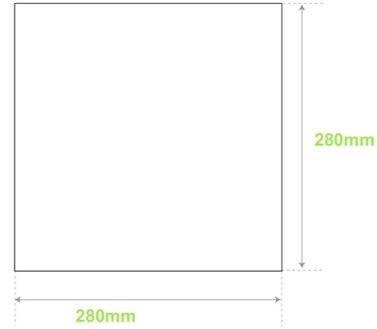

## MC-WIPE-NW-BAM-N01

Our kraft paper deli containers are an excellent choice for durable food packaging. They are industrially compostable and can safely store all kinds of hot and cold deli foods, meeting different packaging needs.

<b>Upper size: /Length</b> 280mm	<b>Bottom size: /Width</b> 280mm	<b>GSM:</b> 100gsm
<b>Product capacity:</b> 100gsm	<b>Material:</b> bamboo	<b>Use:</b> all - purpose
<b>Speci:</b> 20pcs/roll	<b>Carton length:</b> None	<b>Carton width:</b> None
<b>Carton height:</b> None	<b>Carton gross weight:</b> None	<b>Manufactured:</b> China
<b>Lining/coating:</b> heat shrinkable film	<b>Home compostable:</b> None	<b>Industrially compostable:</b> None