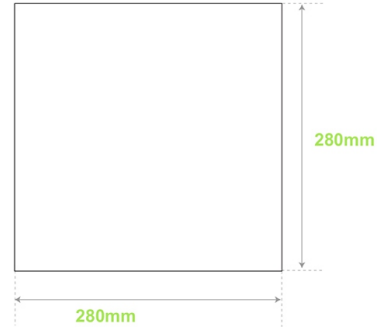

## MC-WIPE-NW-BAM-N02

Our kraft paper deli containers are an excellent choice for durable food packaging. They are industrially compostable and can safely store all kinds of hot and cold deli foods, meeting different packaging needs.

<b>Upper size: /Length</b> 280mm	<b>Bottom size: /Width</b> 280mm	<b>GSM:</b> 100gsm
<b>Product capacity:</b> 100gsm	<b>Material:</b> bamboo	<b>Use:</b> all - purpose
<b>Speci:</b> 20pcs/roll	<b>Carton length:</b> None	<b>Carton width:</b> None
<b>Carton height:</b> None	<b>Carton gross weight:</b> None	<b>Manufactured:</b> China
<b>Lining/coating:</b> heat shrinkable film	<b>Home compostable:</b> None	<b>Industrially compostable:</b> None