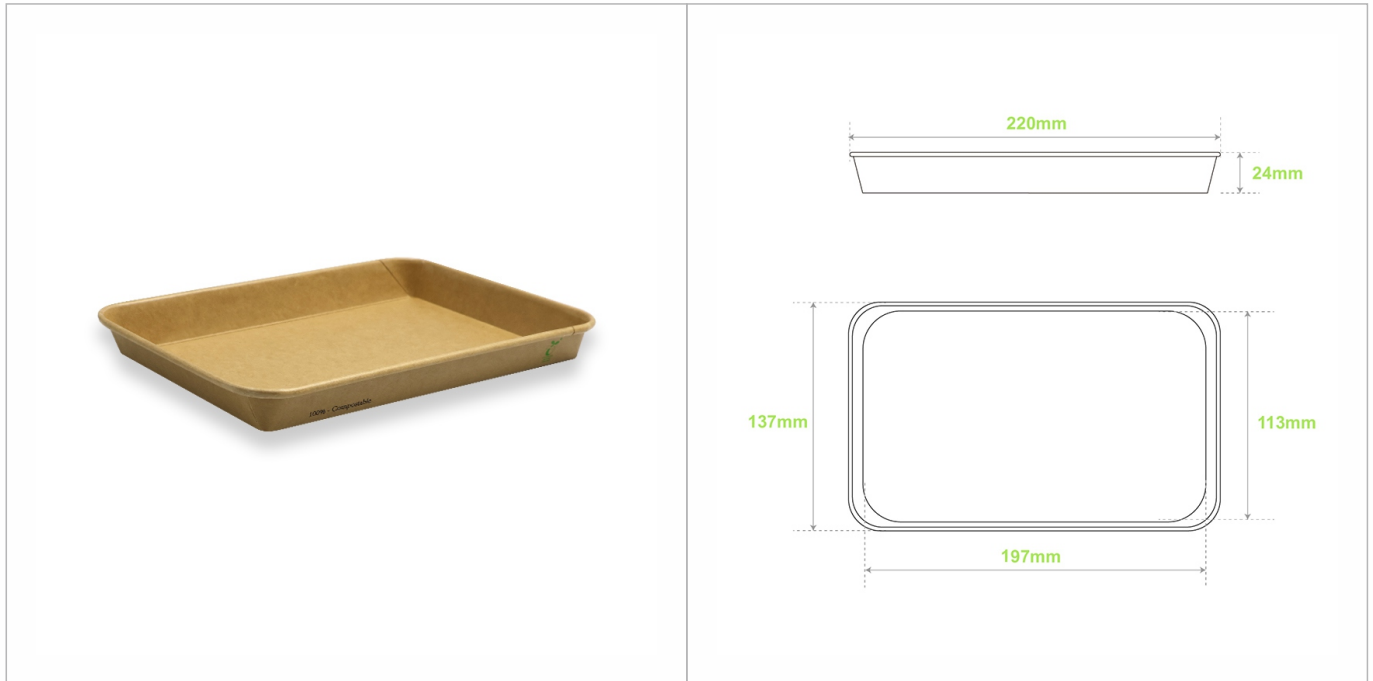

6# Kraft Paper Sushi Tray

Discover the eco-friendly Kraft Paper Sushi Tray, made from FSC certified kraft paper and PLA coating. Perfect for sustainable sushi packaging, this biodegradable container is ideal for eco-conscious businesses and consumers.

Upper size: /Length 220*137mm	Bottom size: /Width 197*113mm	Height: 24mm
Product capacity: 580ml	Printing Type: Offset	Use: Hot
Pcs/CTN: 50*12 600pcs	Carton length: 455mm	Carton width: 435mm
Carton height: 455mm	Carton gross weight: /	Manufactured: China
Lining/coating: PLA The water based coating can be selected.	Home compostable: /	Industrially compostable: Compostable AS4736