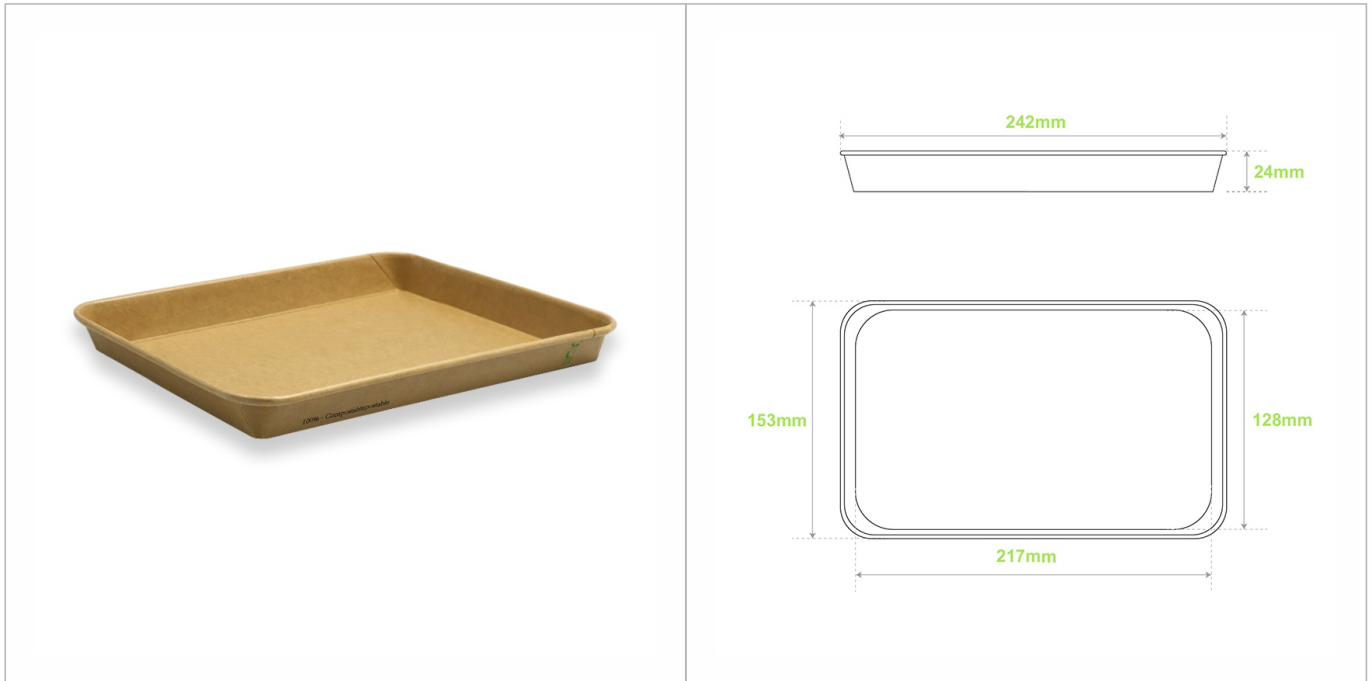

## 7# Kraft Paper Sushi Tray

Discover the eco-friendly Kraft Paper Sushi Tray, made from FSC certified kraft paper and PLA coating. Perfect for sustainable sushi packaging, this biodegradable container is ideal for eco-conscious businesses and consumers.

<b>Upper size: /Length</b> 242*153mm	<b>Bottom size: /Width</b> 217*128mm	<b>Height:</b> 24mm
<b>Product capacity:</b> 720ml	<b>Printing Type:</b> Offset	<b>Use:</b> Hot
<b>Pcs/CTN:</b> 50*12 600pcs	<b>Carton length:</b> 500mm	<b>Carton width:</b> 325mm
<b>Carton height:</b> 500mm	<b>Carton gross weight:</b> /	<b>Manufactured:</b> China
<b>Lining/coating:</b> PLA The water based coating can be selected.	<b>Home compostable:</b> /	<b>Industrially compostable:</b> Compostable AS4736