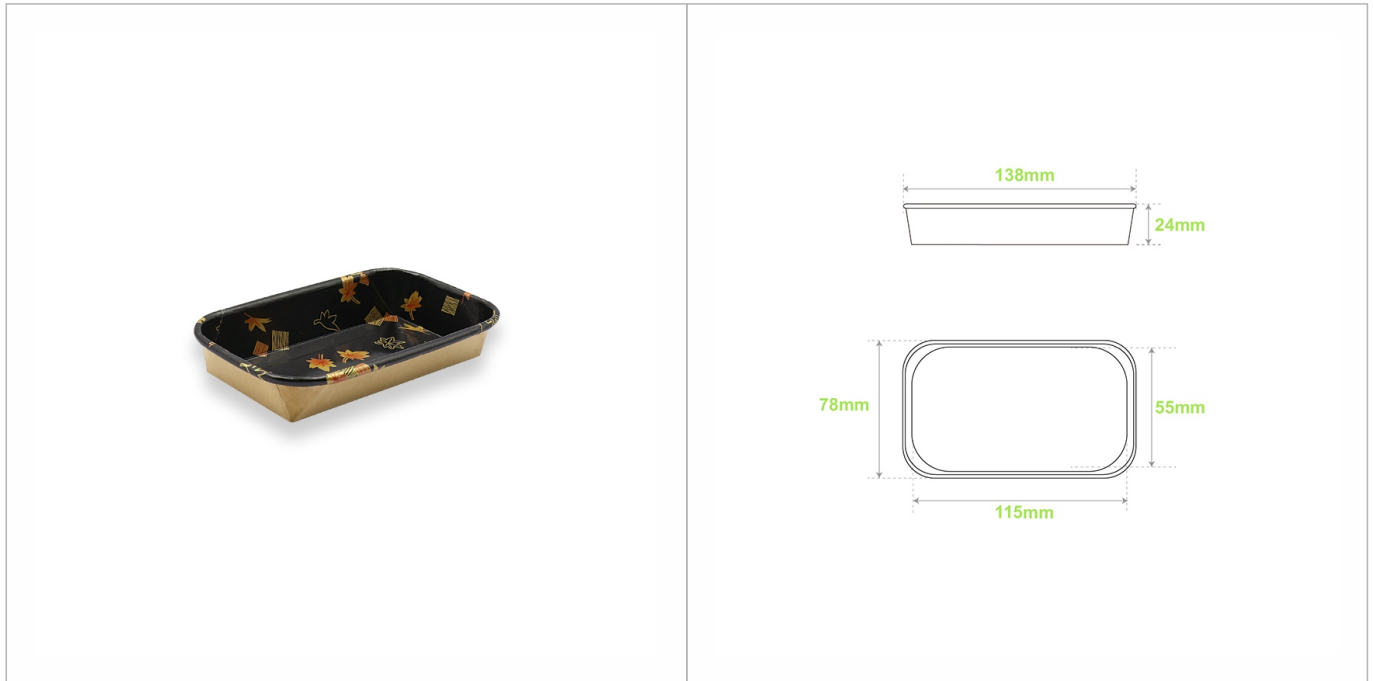

## B1# Kraft Paper Sushi Tray

Discover eco-friendly PP-coated kraft paper sushi trays—waterproof, customizable, and biodegradable. Perfect for sustainable sushi packaging, catering, or branded food service. Durable & compostable.

<b>Upper size: /Length</b> 138*78mm	<b>Bottom size: /Width</b> 115*55mm	<b>Height:</b> 24mm
<b>Product capacity:</b> 175ml	<b>Printing Type:</b> Offset	<b>Use:</b> Hot
<b>Pcs/CTN:</b> 50*12 600pcs	<b>Carton length:</b> 290mm	<b>Carton width:</b> 250mm
<b>Carton height:</b> 290mm	<b>Carton gross weight:</b> /	<b>Manufactured:</b> China
<b>Lining/coating:</b> PP	<b>Home compostable:</b> /	<b>Industrially compostable:</b> Compostable AS4736