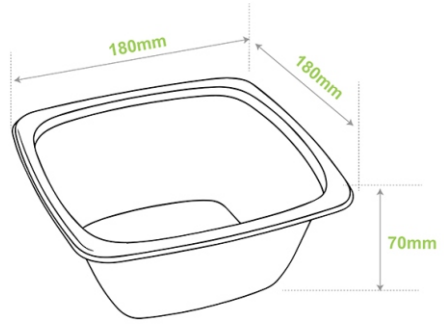

32oz Rectangle Sugarcane Fibre Bowl

32oz rectangular sugarcane bowl - family-sized container for shared meals. Sturdy, compostable and perfect for saucy dishes.

Dimensions(LxWxH/ΦxH): 180*180*70mm		Weight: 30g
Carton Size(LxWxH): 47*19*37cm		Speci: 75*4/300
Material: Bagasse	Fluorine content: optional (with or without)	Use: Hot,Cold,Wet &Dry
Moldable: Yes	printable: No	Manufactured: China
Lining/coating: None	Recyclable: /	Compostable: /